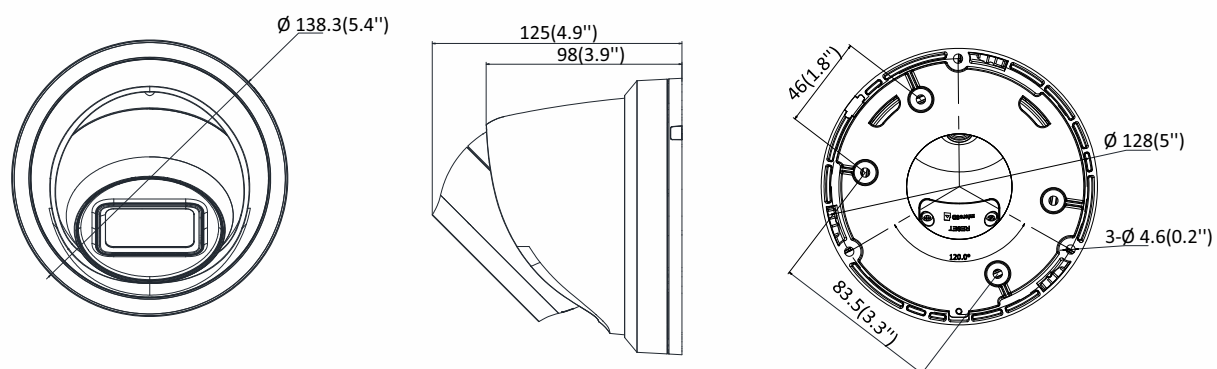

## Specification

<b>Camera</b>	
Image Sensor	1/2.4" Progressive Scan CMOS
Min. Illumination	Color: 0.008 Lux @ (F1.2, AGC ON), 0.014 Lux @ (F1.6, AGC ON)
Shutter Speed	1/3 s to 1/100,000 s
Slow Shutter	Yes
Focal length	2.8/4/6 mm
Focus	Fixed
Lens	2.8 mm, horizontal FOV: 99°, vertical FOV: 61°, diagonal FOV: 128° 4 mm, horizontal FOV: 80°, vertical FOV: 51°, diagonal FOV: 101° 6 mm, horizontal FOV: 60°, vertical FOV: 38°
Lens Mount	M12
Aperture	F1.6
Day & Night	IR cut filter
DNR	3D DNR
Wide Dynamic Range	120dB
3-Axis Adjustment	Pan: 0° to 360°, tilt: 0° to 75°, rotate: 0° to 360°
<b>Compression Standard</b>	
Video Compression	Main stream: H.265/H.264 Sub stream: H.265/H.264/MJPEG Third stream: H.265/H.264
H.264 Type	Main Profile/High Profile
H.264+	Main stream supports
H.265 Type	Main Profile
H.265+	Main stream supports
Video Bit Rate	32 Kbps to 16 Mbps
<b>Image</b>	
Max. Resolution	3072 × 2048
Main Stream	50Hz: 20 fps (3072 × 2048, 3072 × 1728, 2944 × 1656), 25 fps (2560 × 1440, 1920 × 1080, 1280 × 720) 60Hz: 20 fps (3072 × 2048, 3072 × 1728, 2944 × 1656), 30 fps (2560 × 1440, 1920 × 1080, 1280 × 720)
Sub Stream	50Hz: 25fps (640 × 480, 640 × 360, 320 × 240) 60Hz: 30fps (640 × 480, 640 × 360, 320 × 240)
Third Stream	50Hz: 25fps (1280 × 720, 640 × 360, 352 × 288) 60Hz: 30fps (1280 × 720, 640 × 360, 352 × 240)
Image Enhancement	BLC/3D DNR/HLC
Image Settings	Rotate mode, brightness, contrast, saturation, and sharpness are adjustable via web browser and client software
ROI (Region of Interest)	Support 1 fixed region for main stream and sub stream separately
Day/Night Switch	Day/Night/Auto/Schedule
*Note: When the main stream resolution is 2944 × 1656 and above, max frame rate is 20 fps for all streams.	
<b>Network</b>	
Network Storage	Support micro SD/SDHC/SDXC card (128G) local storage; NAS (NFS,SMB/CIFS), ANR
Alarm Trigger	Motion detection, tampering alarm, network disconnected, IP address conflict, illegal login, HDD full, HDD error

## Dimensions

Unit: mm(inch)